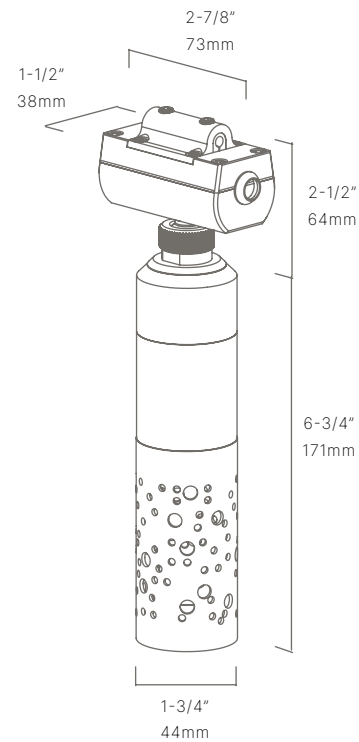

P. 760.931.2910

O. 2742 Loker Ave. W Carlsbad CA 92010

W. www.auroralight.com

MADE IN USA
WITH DOMESTIC & IMPORTED MATERIALS